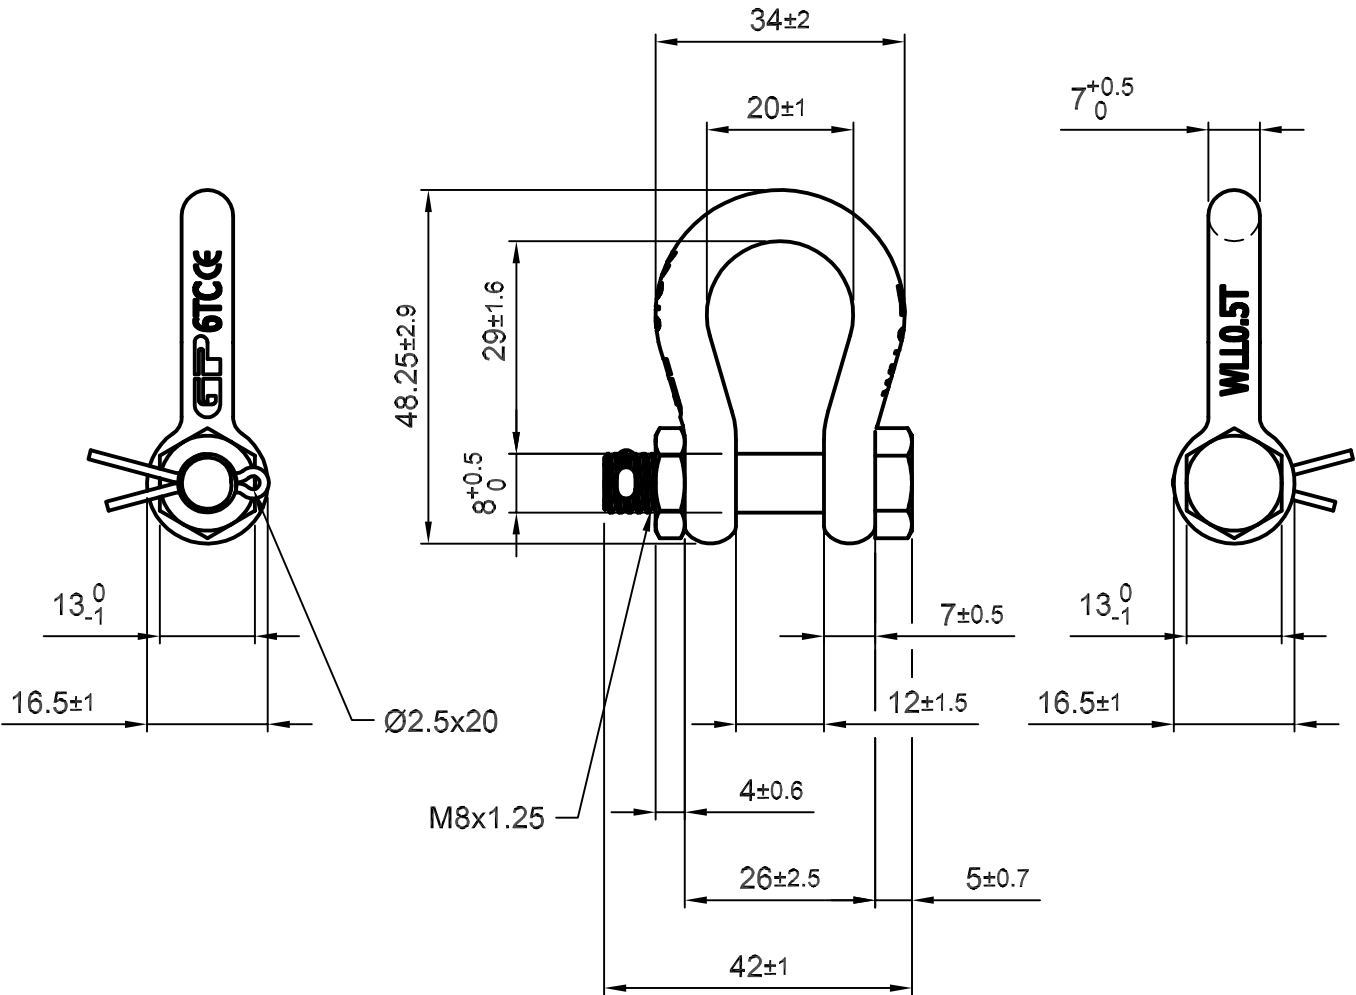

Green Pin® Standard Shackles

Group : G-4163

Part : GPGHMB06

WLL : 0.5 t

We reserve the right to make amendments on specifications in this drawing without prior notification.

0	First Issue	31-07-09	H.T.
Rev.	Description	Date	Drawn
Copyright by Van Beest B.V. moreover this document is the property of Van Beest B.V. This document or any part of it may neither be made known, copied or multiplied, nor used for any purpose other than that for which it is specifically furnished, without the prior written consent of Van Beest B.V.			
Title		Remark	Format
Green Pin® Standard Shackles		G-4163	A4
bow shackles with safety bolt		GPGHMB06	Scale 1:1
Drawing number			Rev.
5000			0