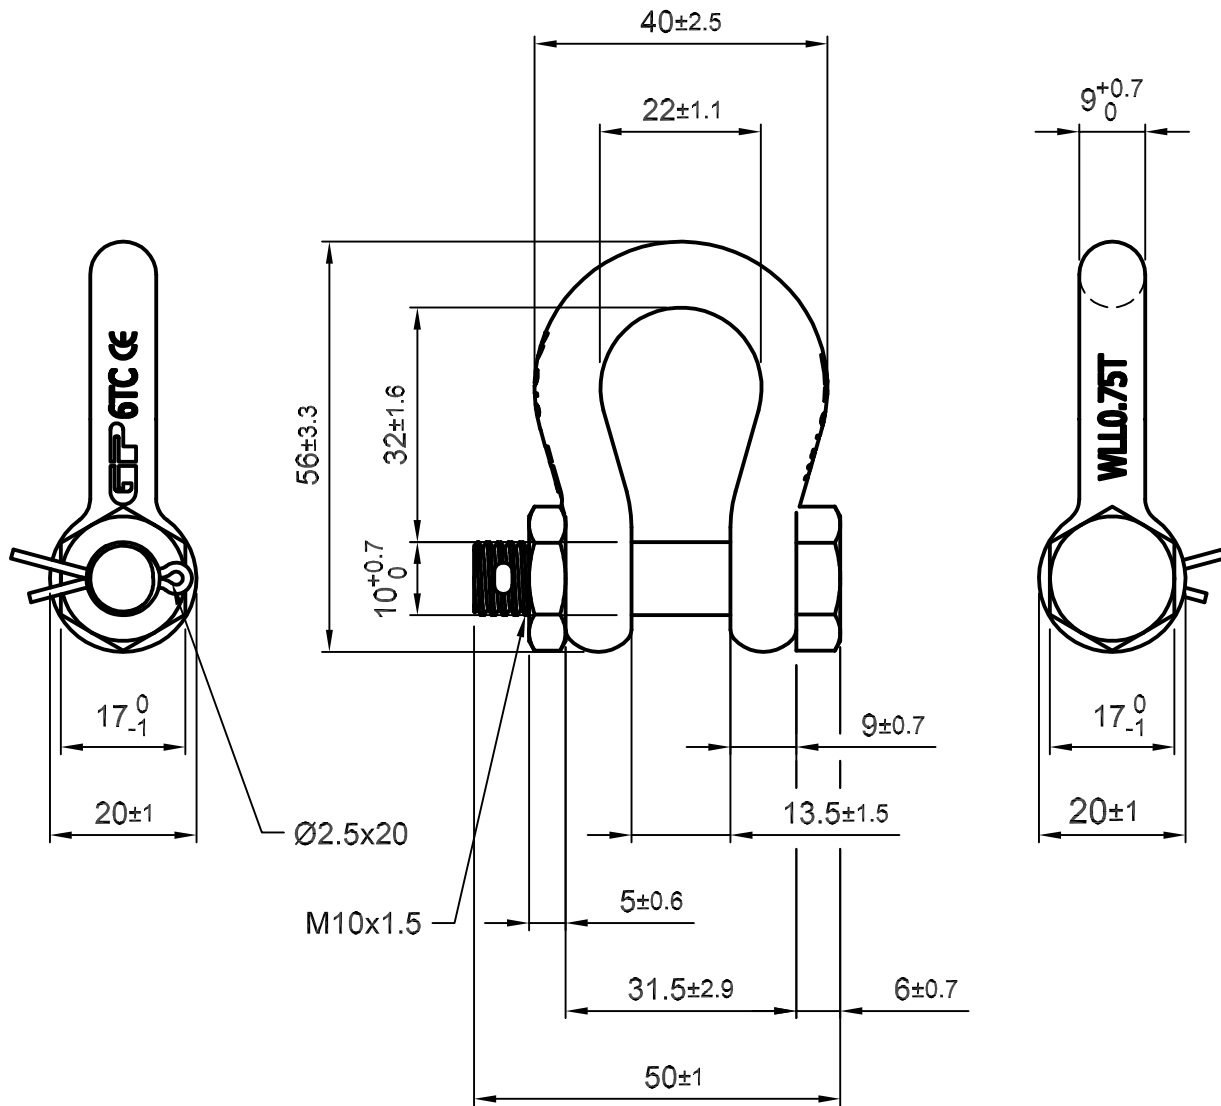

Green Pin® Standard Shackles

Group : G-4163

Part : GPGHMB08

WLL : 0.75 t

We reserve the right to make amendments on specifications in this drawing without prior notification.

Rev.	Description	Date	Drawn
0	First Issue	31-07-09	H.T.

Title **Green Pin® Standard Shackles**
bow shackles with safety bolt

Remark
G-4163
GPGHMB08

Format **A4**
Scale **1:1**
Drawing number **5001**

Rev.
0