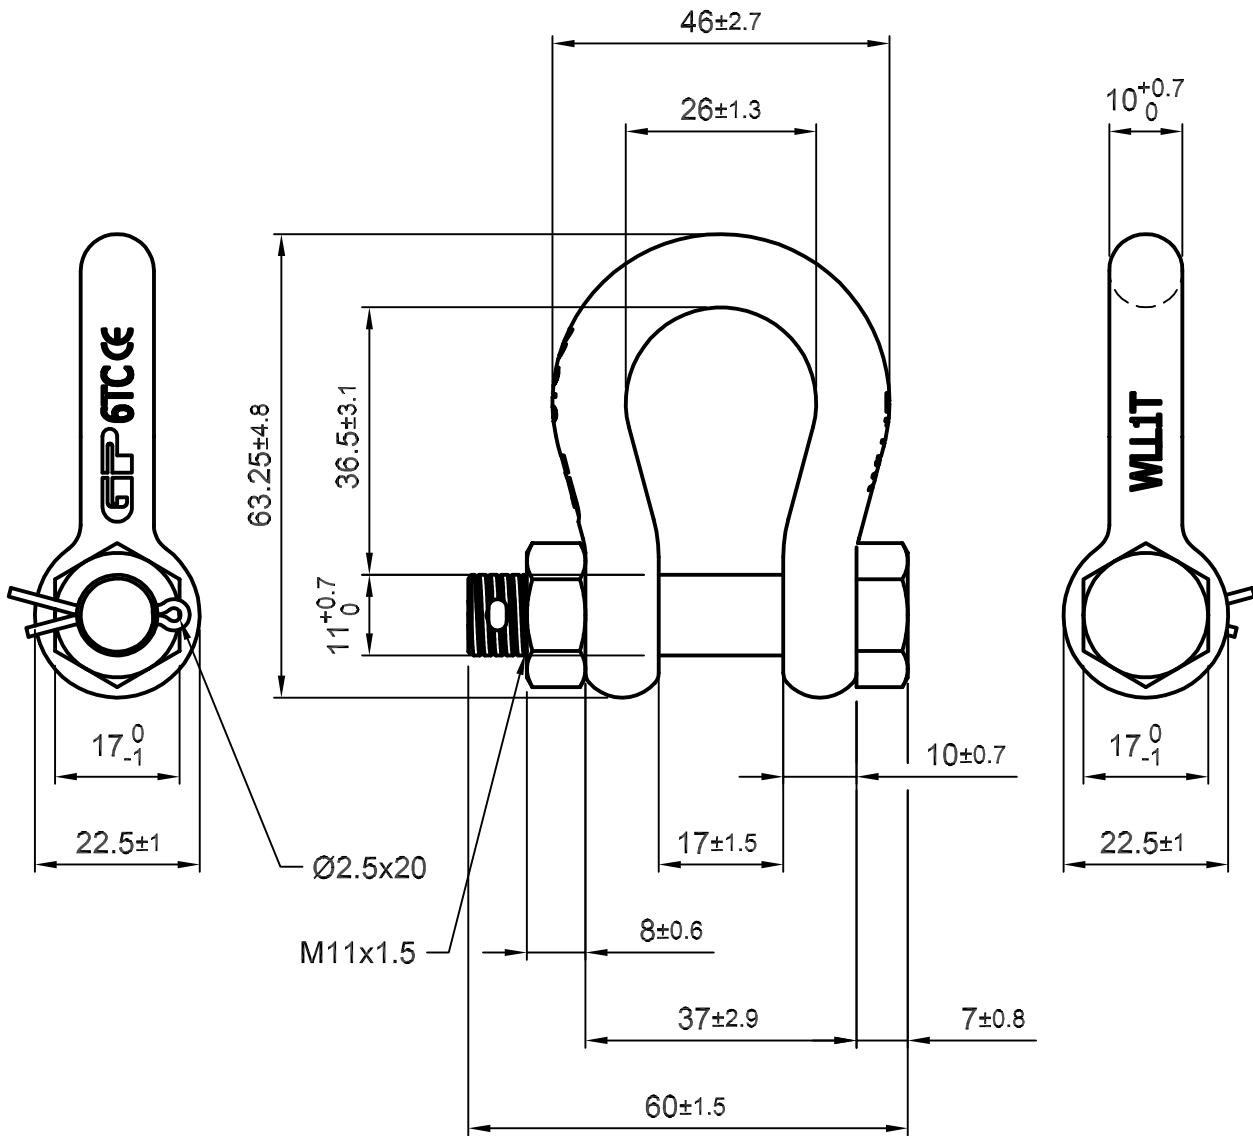

Green Pin® Standard Shackles

Group : G-4163

Part : GPGHMB10

WLL : 1 t

We reserve the right to make amendments on specifications in this drawing without prior notification.

Rev.	Description	Date	Drawn
0	First Issue	31-07-09	H.T.

Title **Green Pin® Standard Shackles  
bow shackles with safety bolt**

Remark  
G-4163  
GPGHMB10

Format	A4	
Scale	1:1	
Drawing number	5002	Rev.
		0