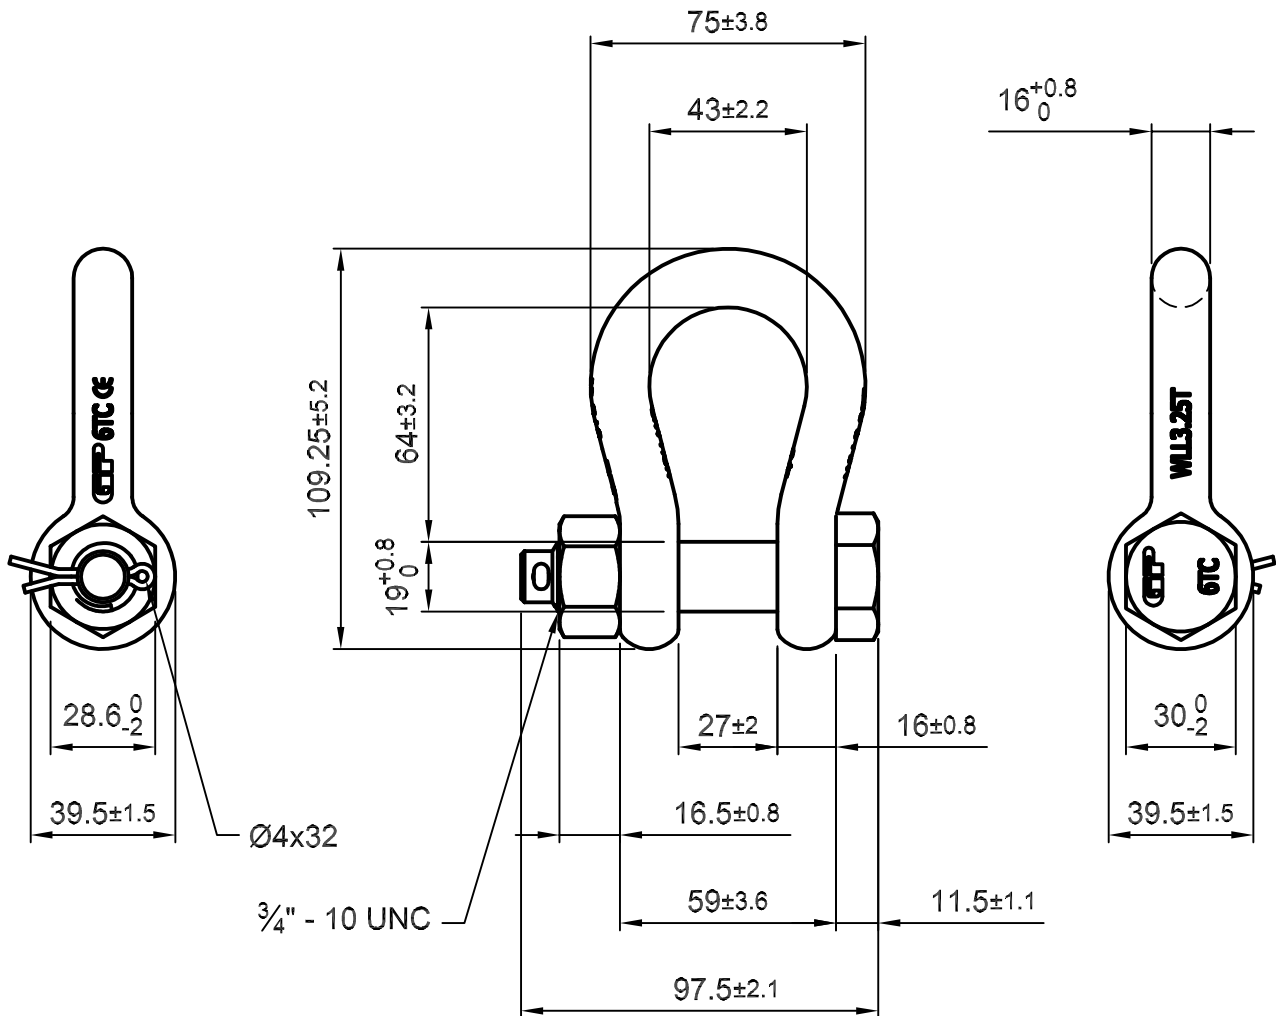

Green Pin® Standard Shackles

Group : G-4163

Part : GPGHMB16

WLL : 3.25 t

We reserve the right to make amendments on specifications in this drawing without prior notification.

0	First Issue	31-07-09	H.T.
Rev.	Description	Date	Drawn
Copyright by Van Beest B.V. moreover this document is the property of Van Beest B.V. This document or any part of it may neither be made known, copied or multiplied, nor used for any purpose other than that for which it is specifically furnished, without the prior written consent of Van Beest B.V.			
Title		Remark	
Green Pin® Standard Shackles		G-4163	
bow shackles with safety bolt		GPGHMB16	
Format		A4	
Scale		1:2	
Drawing number		5005	
		Rev.	
		0	