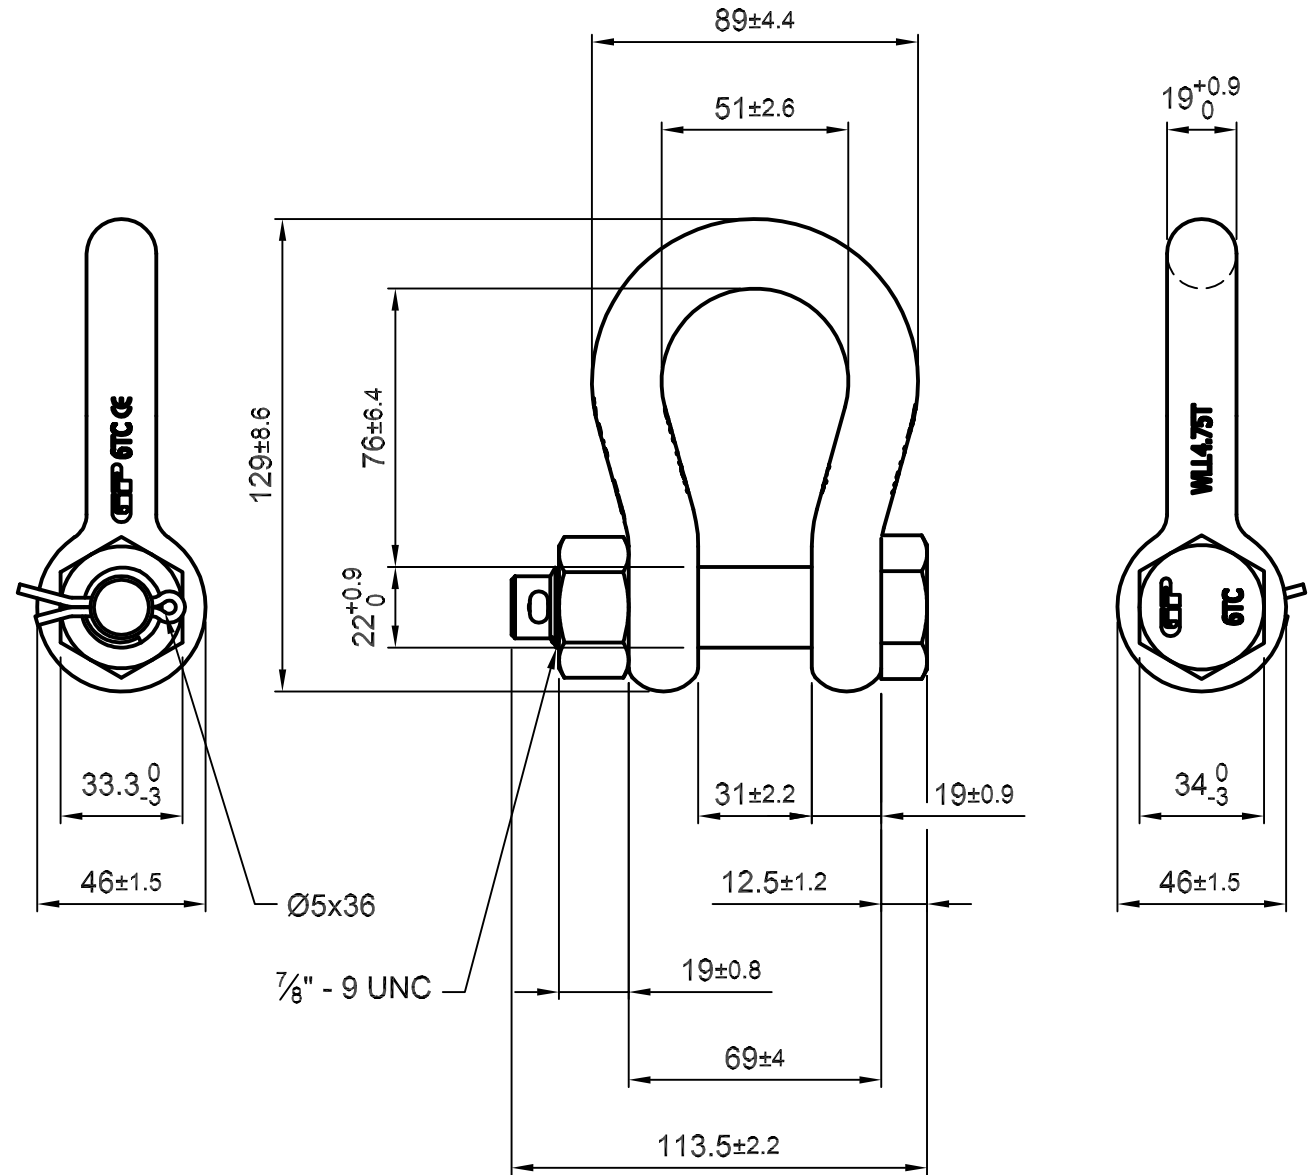

Green Pin® Standard Shackles

Group : G-4163

Part : GPGHMB19

WLL : 4.75 t

A

A

B

B

C

C

D

D

E

E

We reserve the right to make amendments on specifications in this drawing without prior notification.

F

F

0	First Issue	31-07-09	H.T.
Rev.	Description	Date	Drawn
Copyright by Van Beest B.V. moreover this document is the property of Van Beest B.V. This document or any part of it may neither be made known, copied or multiplied, nor used for any purpose other than that for which it is specifically furnished, without the prior written consent of Van Beest B.V.			
Title		Remark	Format
Green Pin® Standard Shackles		G-4163	A4
bow shackles with safety bolt		GPGHMB19	Scale 1:2
		Drawing number	Rev.
		5006	0