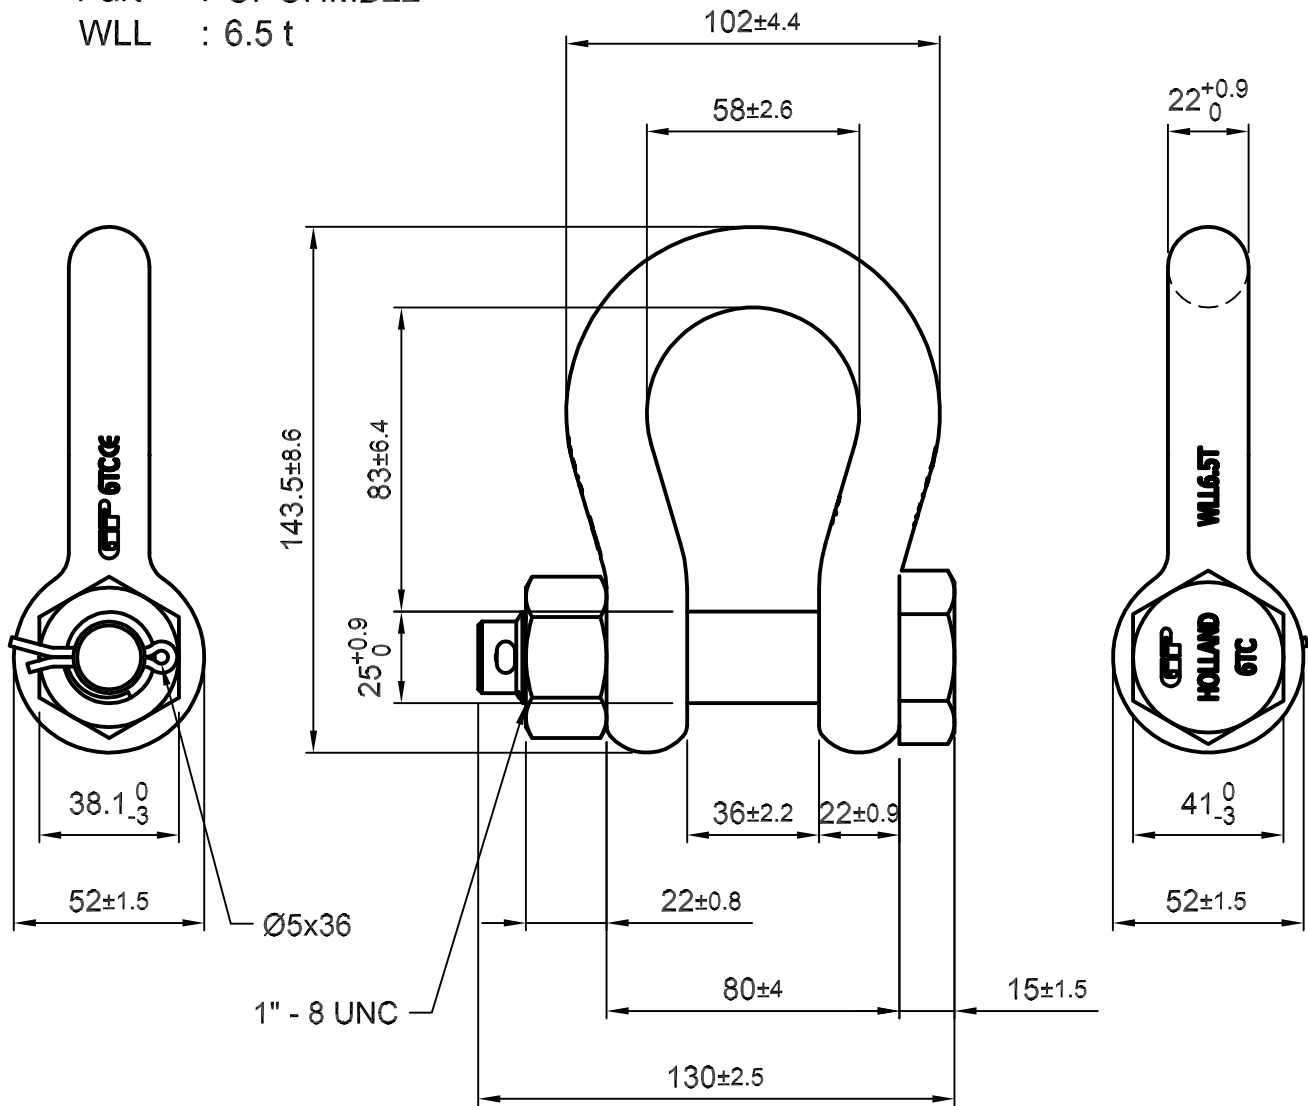

Green Pin® Standard Shackles

Group : G-4163

Part : GPGHMB22

WLL : 6.5 t

We reserve the right to make amendments on specifications in this drawing without prior notification.

0	First Issue	31-07-09	H.T.
Rev.	Description	Date	Drawn
Copyright by Van Beest B.V. moreover this document is the property of Van Beest B.V. This document or any part of it may neither be made known, copied or multiplied, nor used for any purpose other than that for which it is specifically furnished, without the prior written consent of Van Beest B.V.			
Title		Remark	
Green Pin® Standard Shackles		G-4163	
bow shackles with safety bolt		GPGHMB22	
Format		A4	
Scale		1:2	
Drawing number		5007	
Rev.		0	