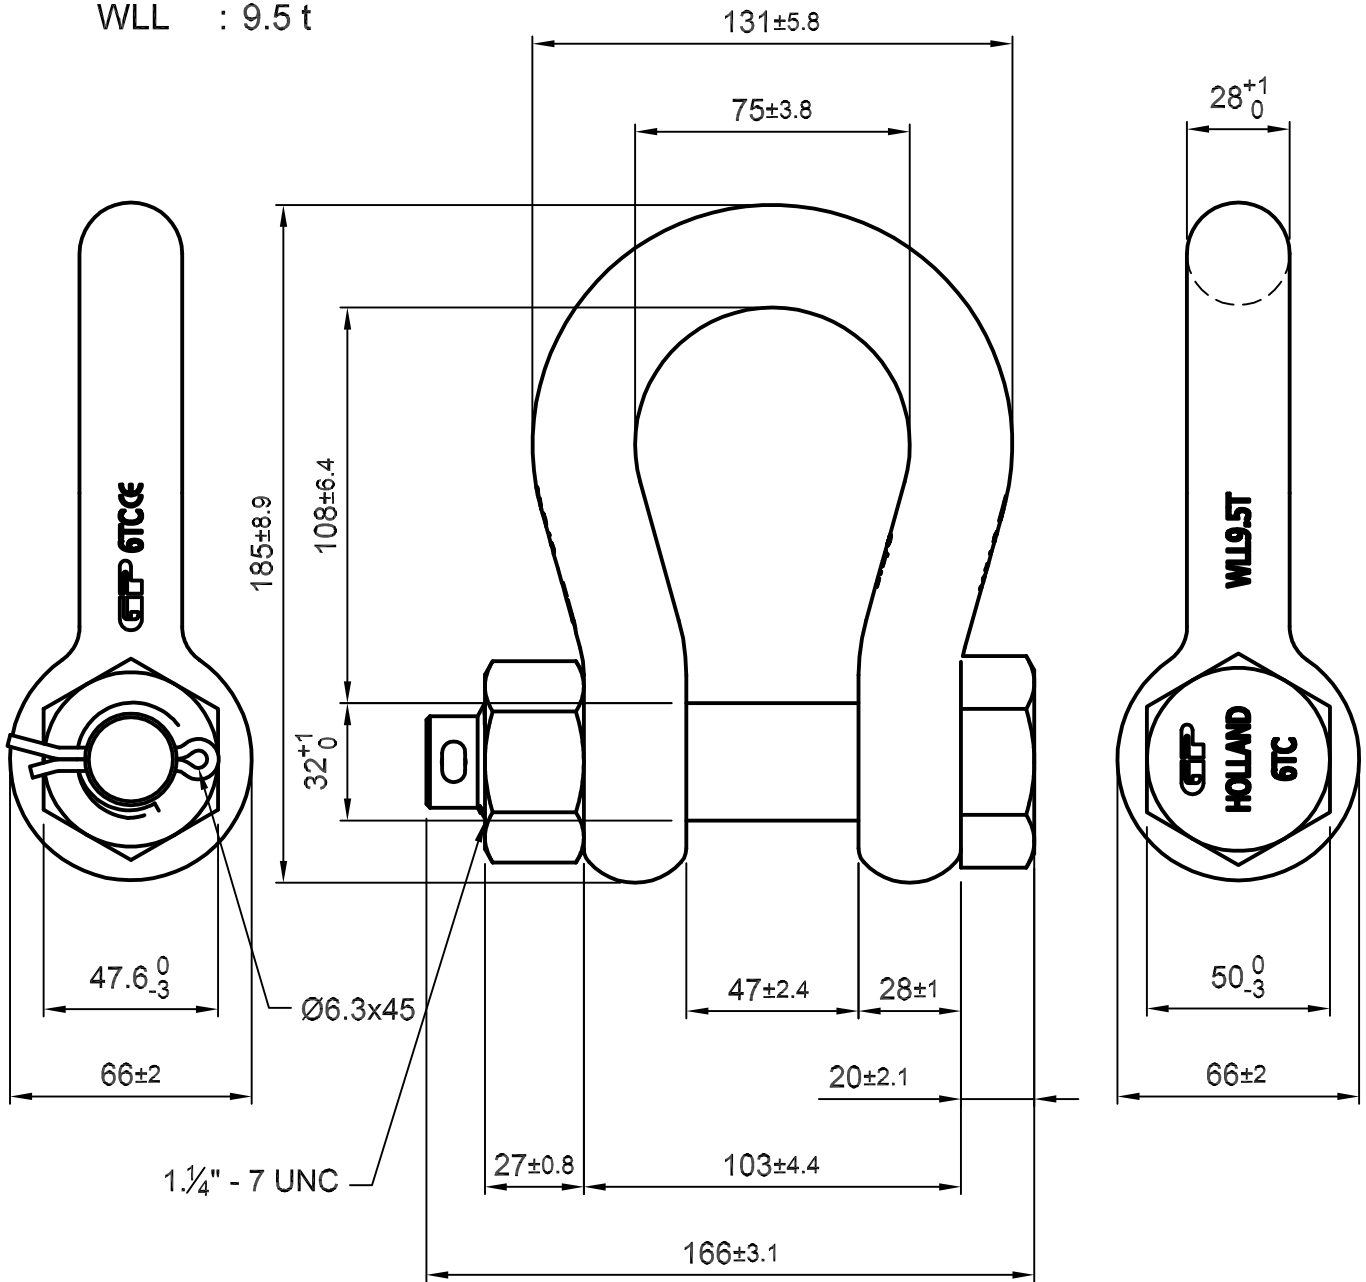

Green Pin® Standard Shackles

Group : G-4163

Part : GPGHMB28

WLL : 9.5 t

We reserve the right to make amendments on specifications in this drawing without prior notification.

0	First Issue	31-07-09	H.T.
Rev.	Description	Date	Drawn
Copyright by Van Beest B.V. moreover this document is the property of Van Beest B.V. This document or any part of it may neither be made known, copied or multiplied, nor used for any purpose other than that for which it is specifically furnished, without the prior written consent of Van Beest B.V.			
Title		Remark	Format
Green Pin® Standard Shackles		G-4163	A4
bow shackles with safety bolt		GPGHMB28	Scale 1:2
Drawing number			Rev.
5009			0