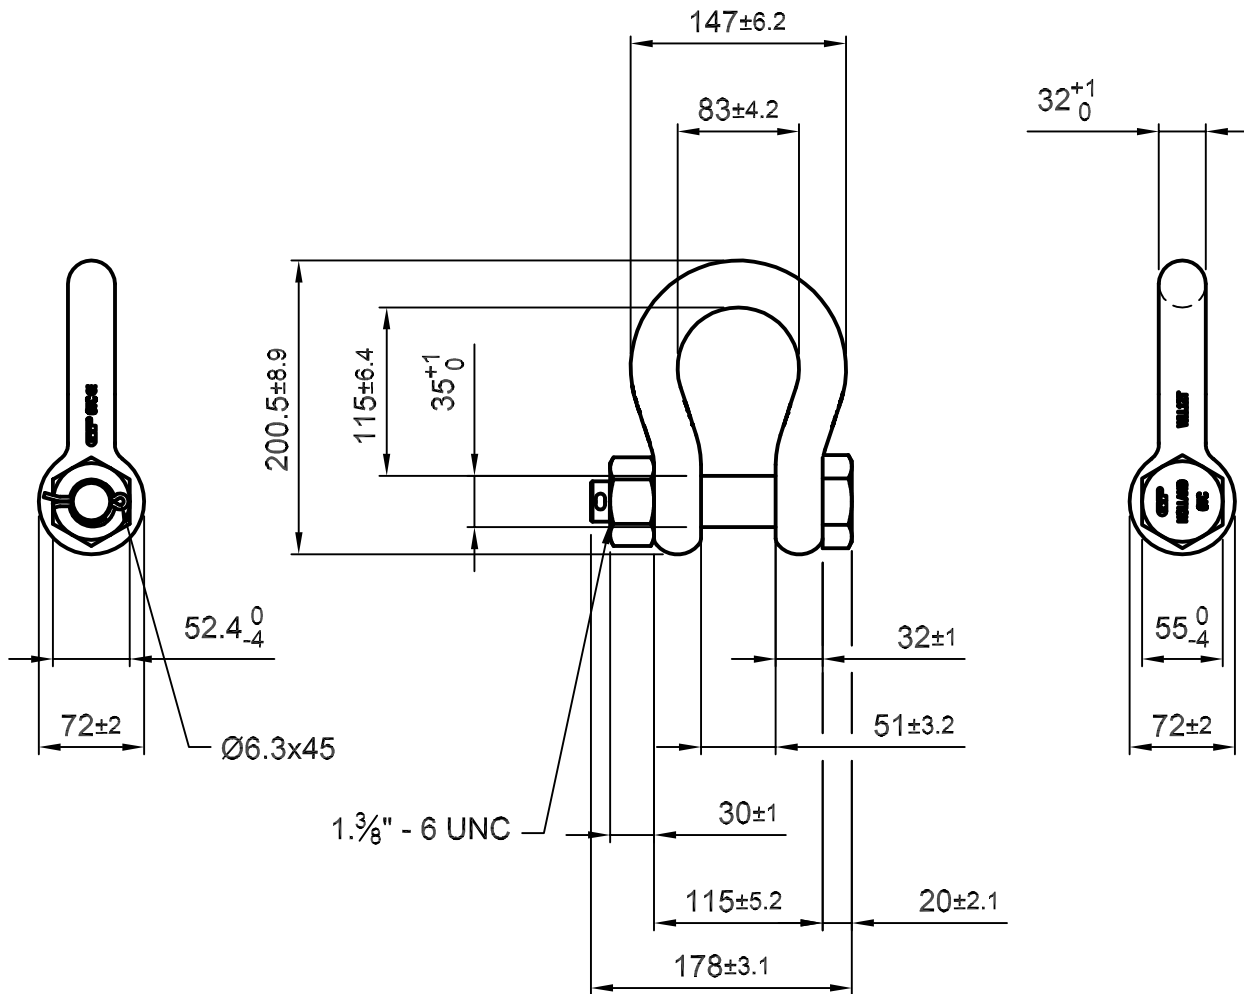

Green Pin® Standard Shackles

Group : G-4163

Part : GPGHMB32

WLL : 12 t

We reserve the right to make amendments on specifications in this drawing without prior notification.

0	First Issue	31-07-09	H.T.
Rev.	Description	Date	Drawn
Copyright by Van Beest B.V. moreover this document is the property of Van Beest B.V. This document or any part of it may neither be made known, copied or multiplied, nor used for any purpose other than that for which it is specifically furnished, without the prior written consent of Van Beest B.V.			
Title		Remark	Format
Green Pin® Standard Shackles		G-4163	A4
bow shackles with safety bolt		GPGHMB32	Scale 1:5
		Drawing number	Rev.
		5010	0