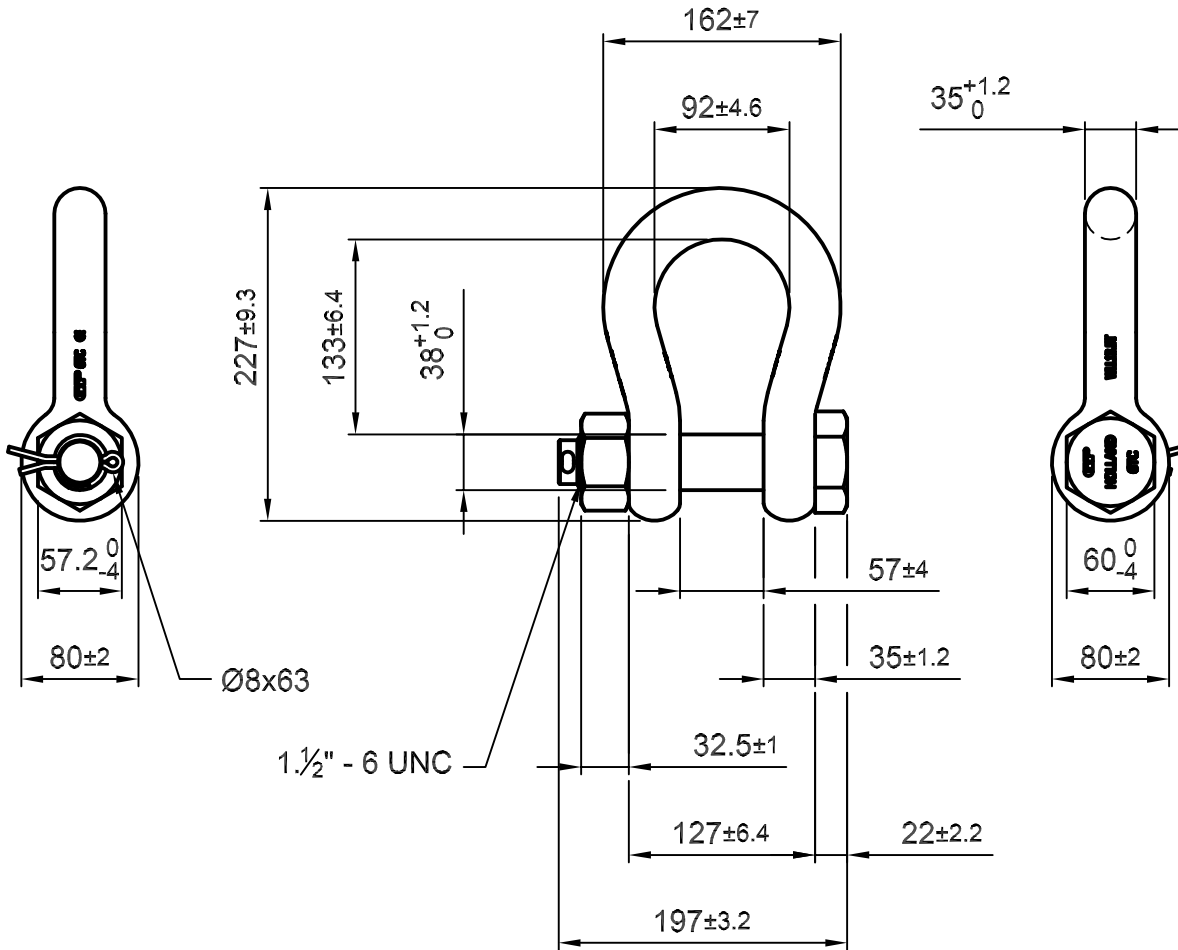

Green Pin® Standard Shackles

Group : G-4163

Part : GPGHMB35

WLL : 13.5 t

We reserve the right to make amendments on specifications in this drawing without prior notification.

0	First Issue	31-07-09	H.T.
Rev.	Description	Date	Drawn
Copyright by Van Beest B.V. moreover this document is the property of Van Beest B.V. This document or any part of it may neither be made known, copied or multiplied, nor used for any purpose other than that for which it is specifically furnished, without the prior written consent of Van Beest B.V.			
Title		Remark	Format
Green Pin® Standard Shackles		G-4163	A4
bow shackles with safety bolt		GPGHMB35	Scale 1:5
Drawing number			Rev.
5011			0