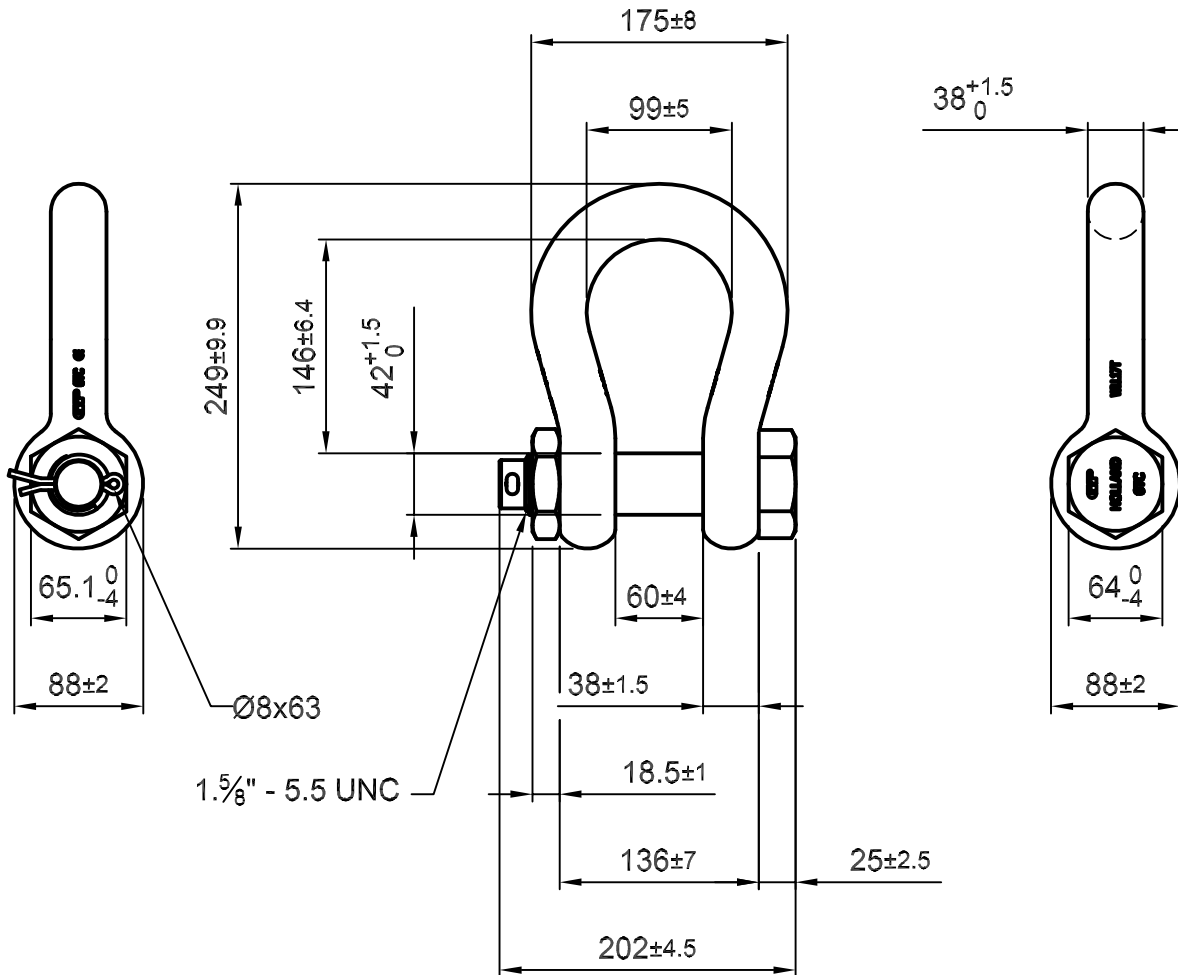

Green Pin® Standard Shackles

Group : G-4163

Part : GPGHMB38

WLL : 17 t

We reserve the right to make amendments on specifications in this drawing without prior notification.

Rev.	Description	Date	Drawn
0	First Issue	31-07-09	H.T.

Title **Green Pin® Standard Shackles
bow shackles with safety bolt**

Remark
G-4163
GPGHMB38

Format	A4	
Scale	1:5	
Drawing number	5012	Rev. 0