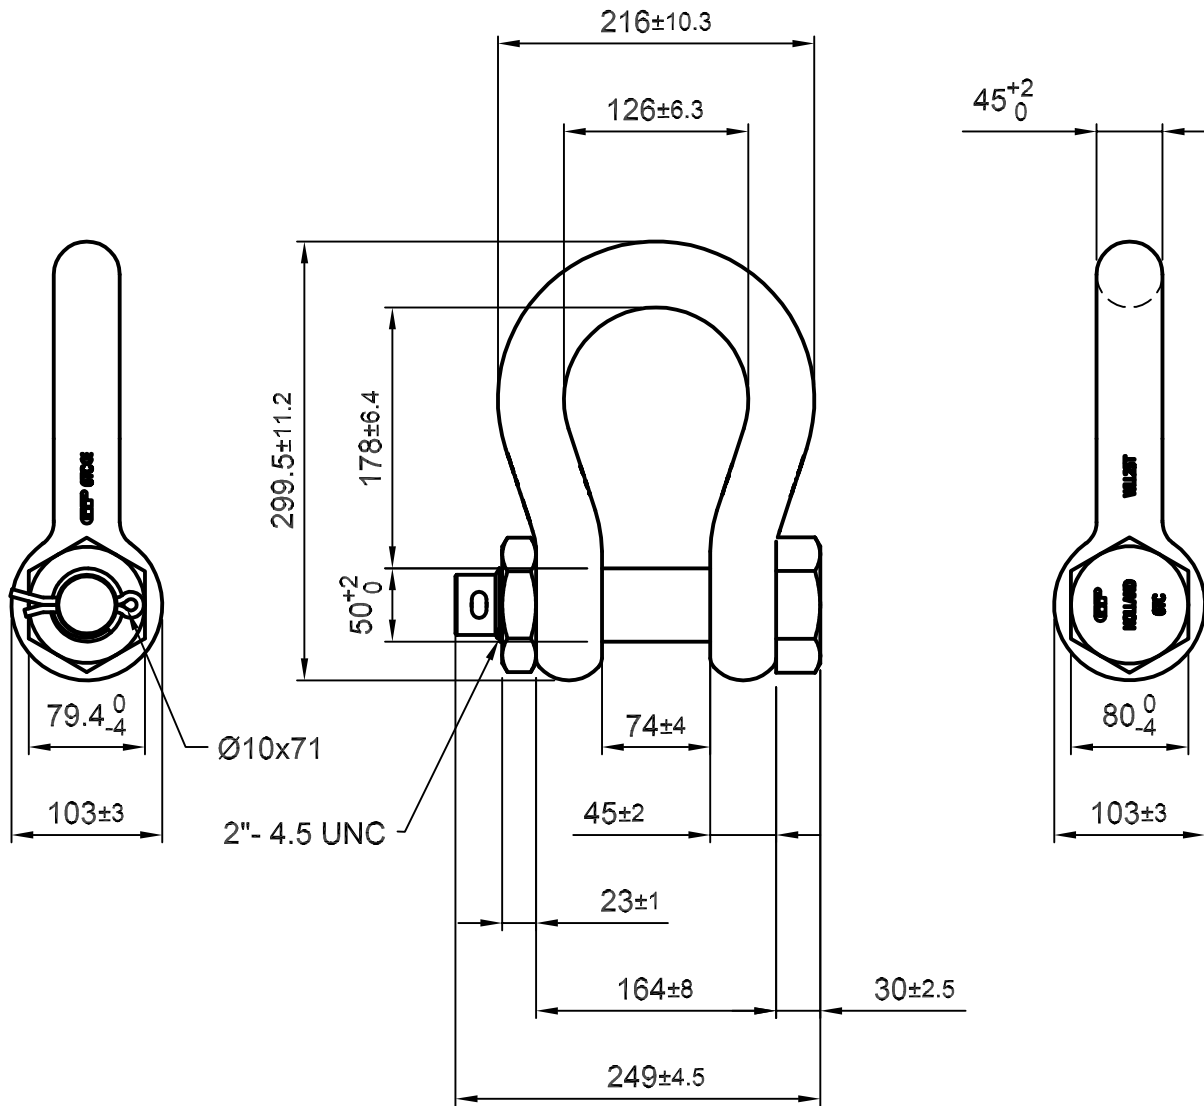

Green Pin® Standard Shackles

Group : G-4163

Part : GPGHMB45

WLL : 25 t

We reserve the right to make amendments on specifications in this drawing without prior notification.

0	First Issue	31-07-09	H.T.
Rev.	Description	Date	Drawn
Copyright by Van Beest B.V. moreover this document is the property of Van Beest B.V. This document or any part of it may neither be made known, copied or multiplied, nor used for any purpose other than that for which it is specifically furnished, without the prior written consent of Van Beest B.V.			
Title Green Pin® Standard Shackles bow shackles with safety bolt		Remark G-4163 GPGHMB45	
Format A4		Scale 1:5	
Drawing number 5013		Rev. 0	