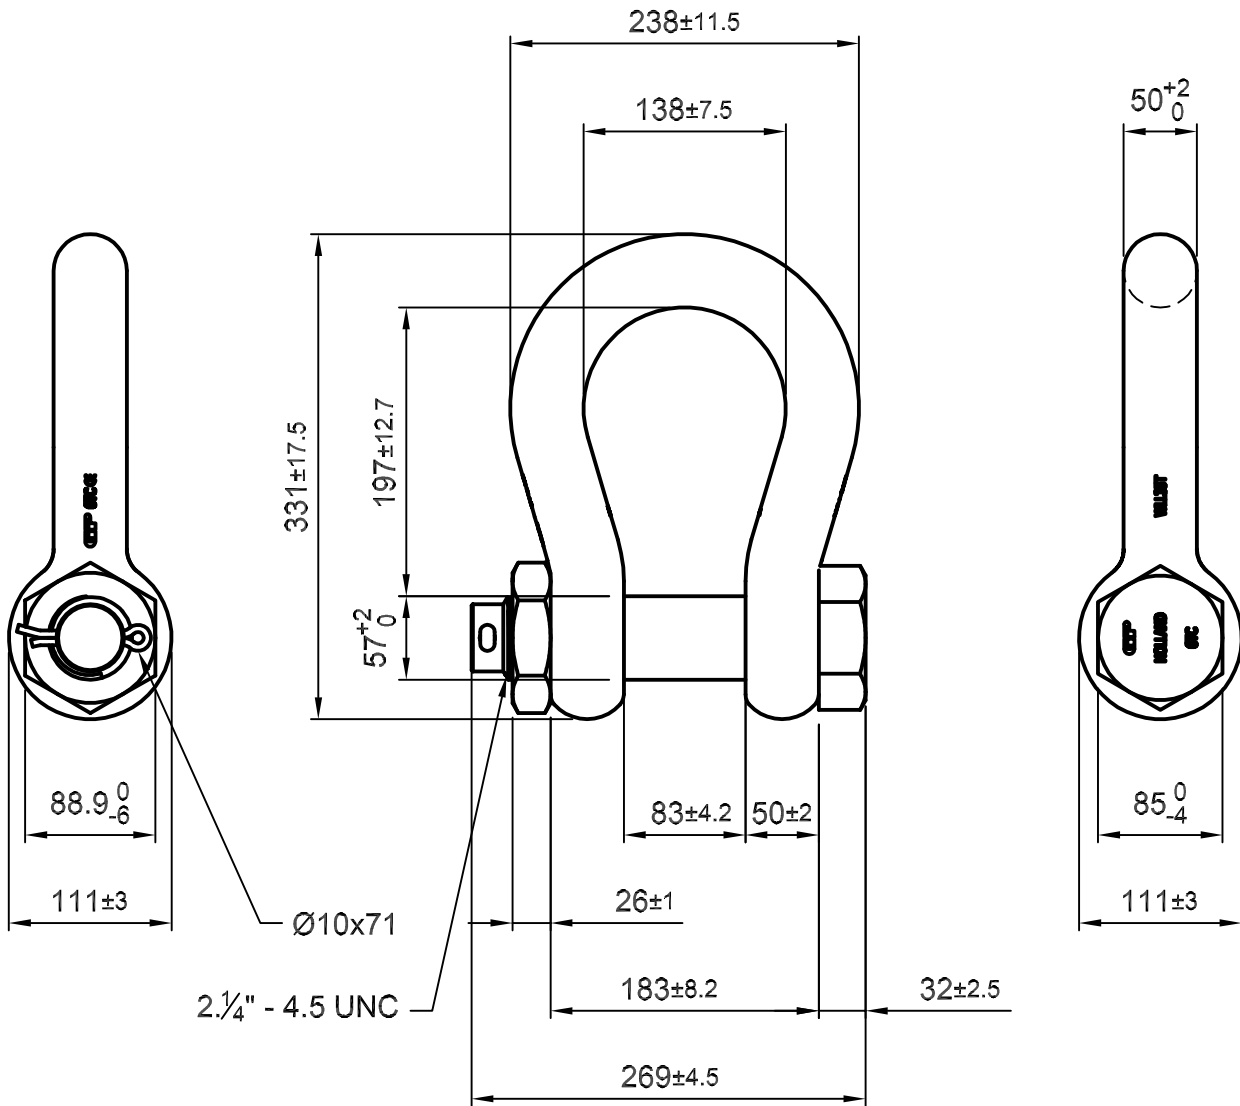

Green Pin® Standard Shackles

Group : G-4163

Part : GPGHMB50

WLL : 35 t

We reserve the right to make amendments on specifications in this drawing without prior notification.

0	First Issue	31-07-09	H.T.
Rev.	Description	Date	Drawn
Copyright by Van Beest B.V. moreover this document is the property of Van Beest B.V. This document or any part of it may neither be made known, copied or multiplied, nor used for any purpose other than that for which it is specifically furnished, without the prior written consent of Van Beest B.V.			
Title		Remark	
Green Pin® Standard Shackles		G-4163	
bow shackles with safety bolt		GPGHMB50	
Format		A4	
Scale		1:5	
Drawing number		5014	
Rev.		0	