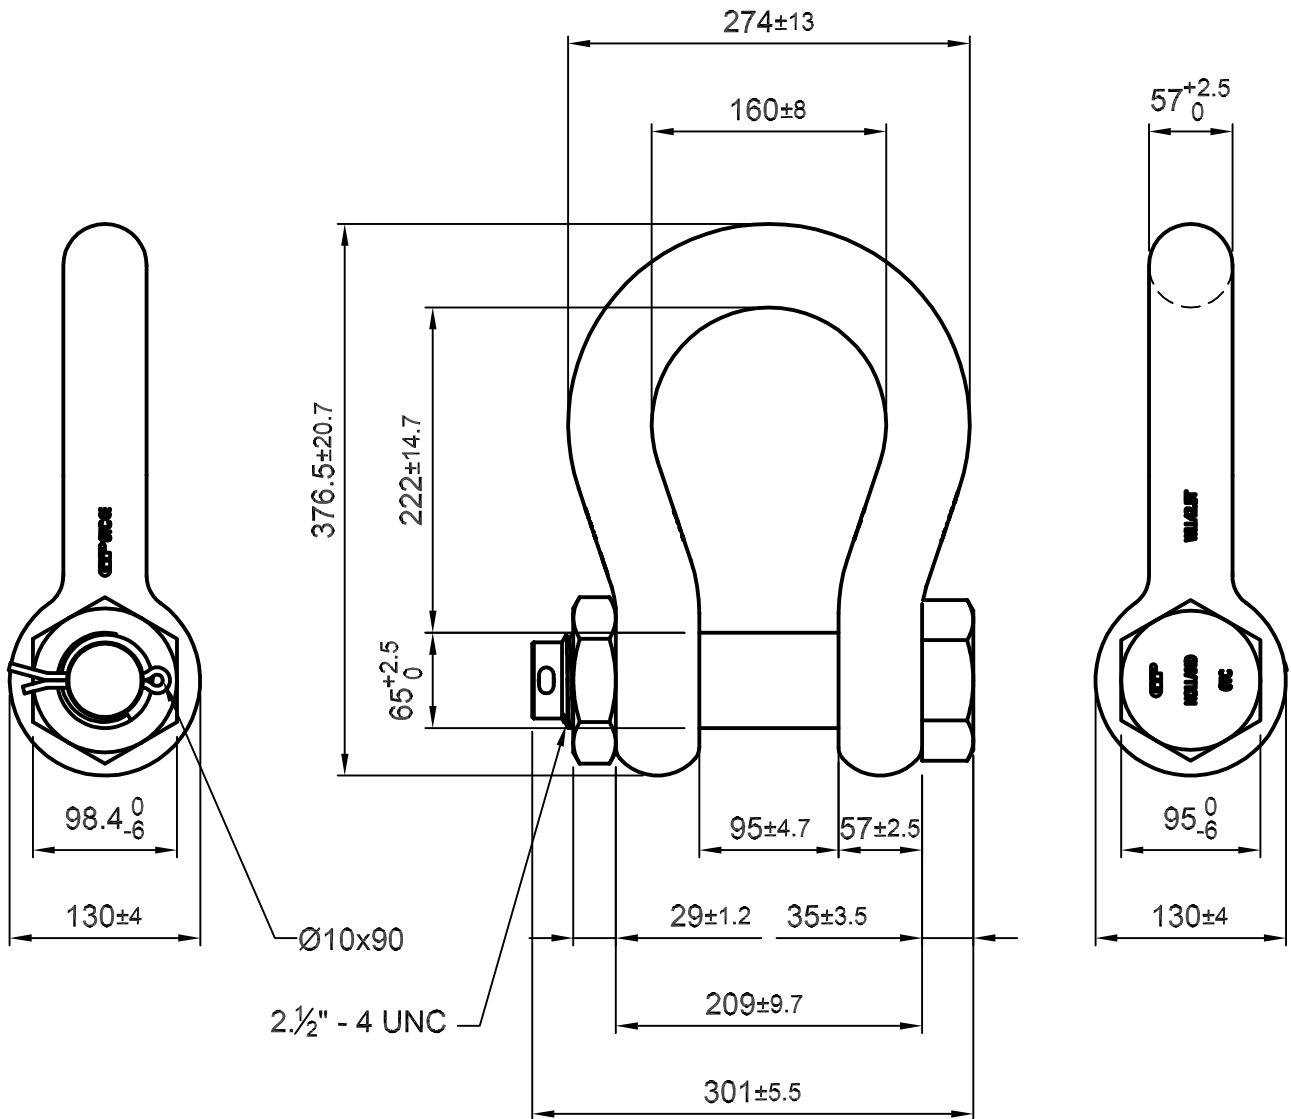

Green Pin® Standard Shackles

Group : G-4163

Part : GPGHMB57

WLL : 42.5 t

We reserve the right to make amendments on specifications in this drawing without prior notification.

0	First Issue	31-07-09	H.T.
Rev.	Description	Date	Drawn
Copyright by Van Beest B.V. moreover this document is the property of Van Beest B.V. This document or any part of it may neither be made known, copied or multiplied, nor used for any purpose other than that for which it is specifically furnished, without the prior written consent of Van Beest B.V.			
Title		Remark	Format
Green Pin® Standard Shackles		G-4163	A4
bow shackles with safety bolt		GPGHMB57	Scale 1:5
Drawing number			Rev.
5015			0