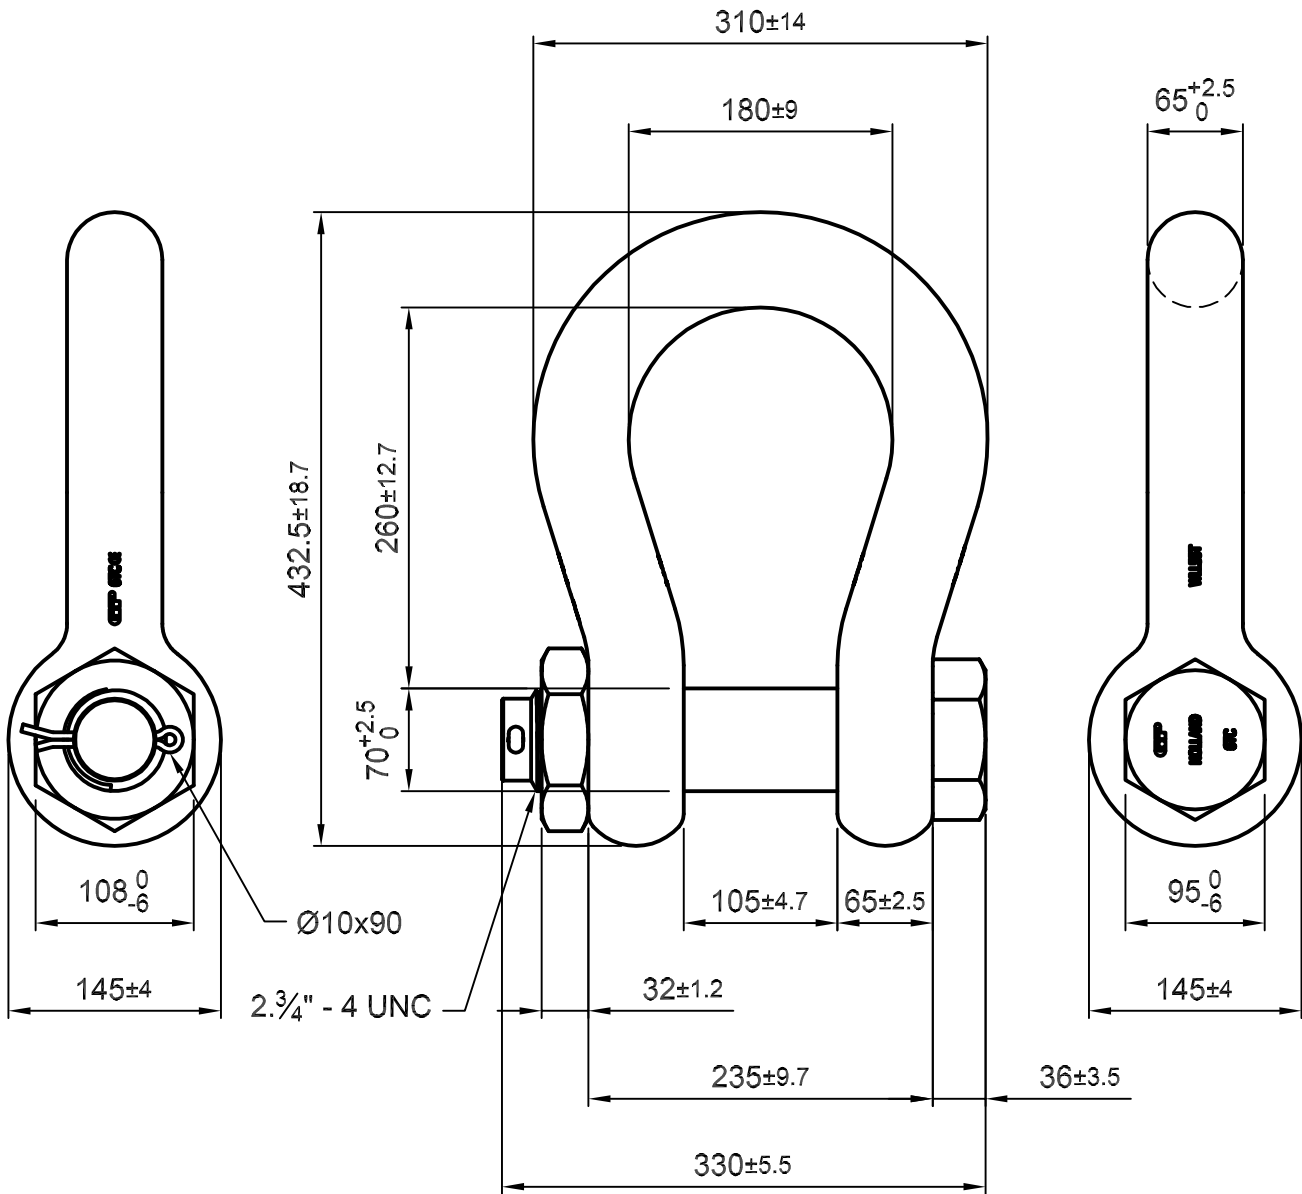

Green Pin® Standard Shackles

Group : G-4163

Part : GPGHMB65

WLL : 55 t

A

A

B

B

We reserve the right to make amendments on specifications in this drawing without prior notification.

0	First Issue	31-07-09	H.T.
Rev.	Description	Date	Drawn
Copyright by Van Beest B.V. moreover this document is the property of Van Beest B.V. This document or any part of it may neither be made known, copied or multiplied, nor used for any purpose other than that for which it is specifically furnished, without the prior written consent of Van Beest B.V.			
Title		Remark	Format
Green Pin® Standard Shackles		G-4163	A4
bow shackles with safety bolt		GPGHMB65	Scale 1:5
		Drawing number	Rev.
		5016	0