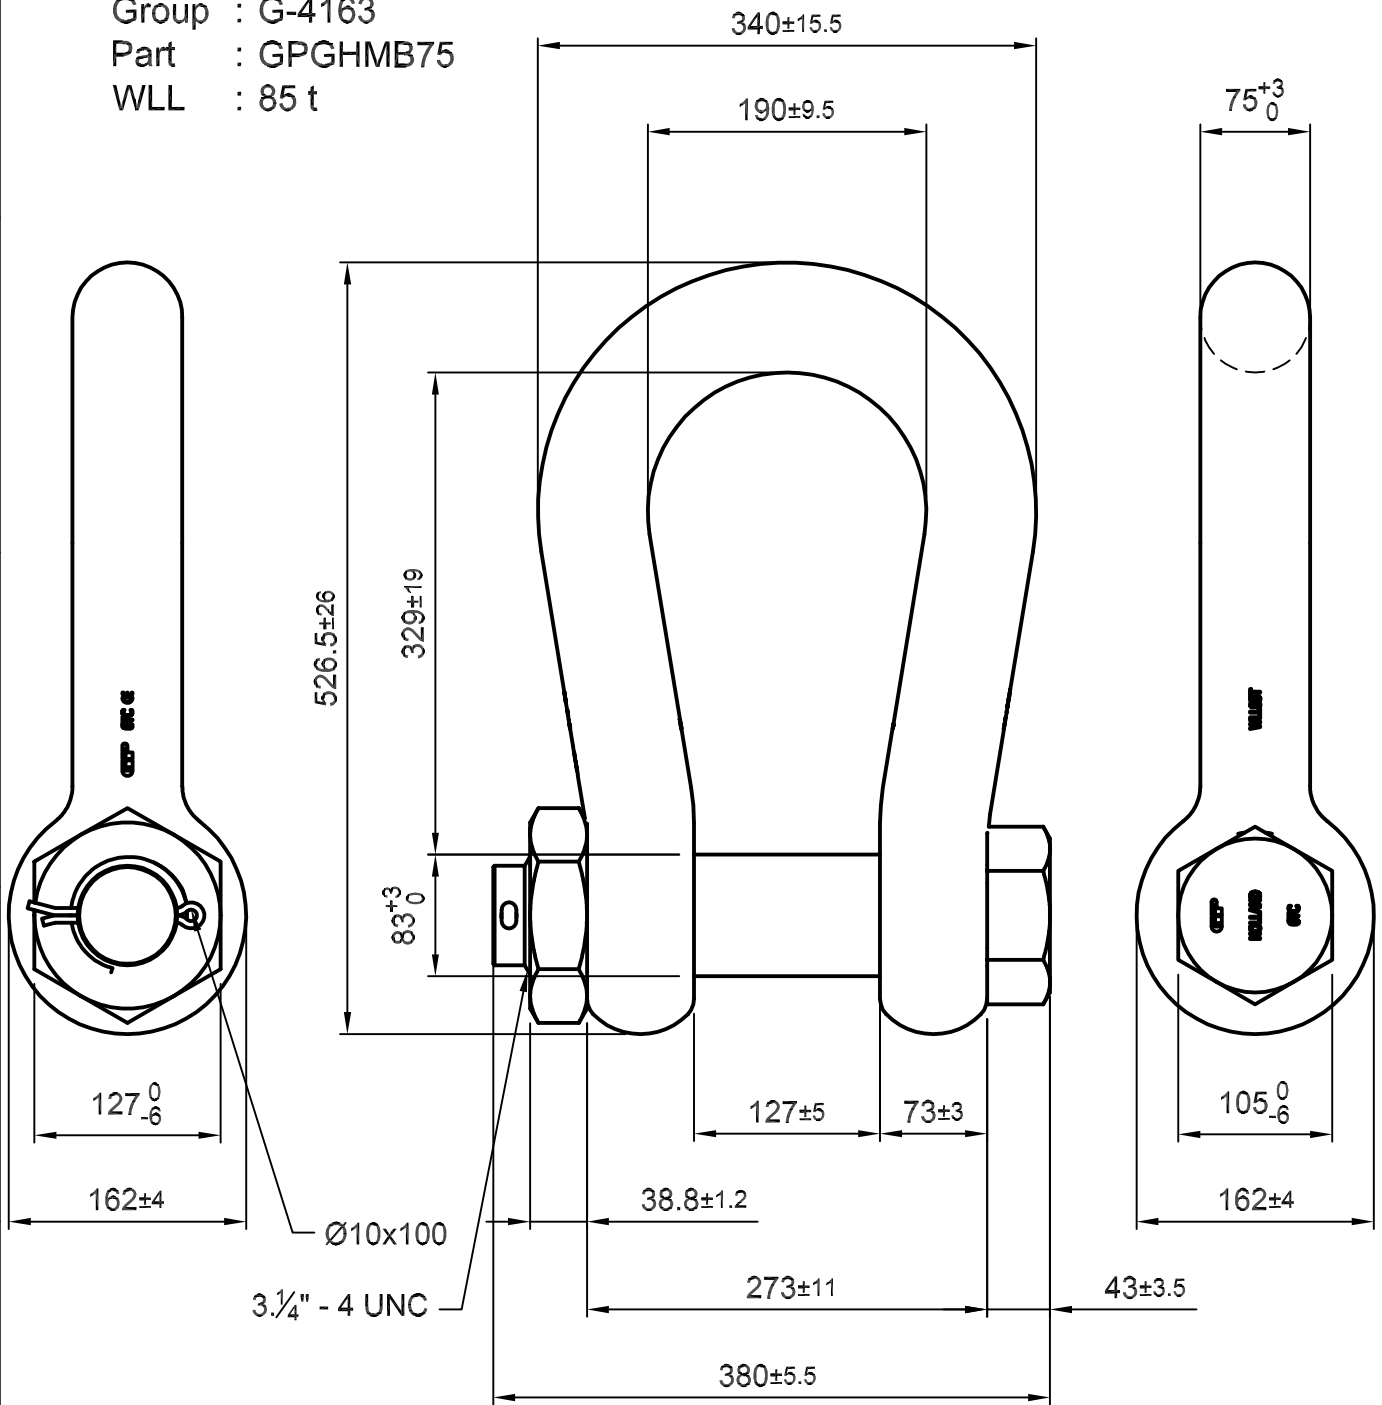

Green Pin® Standard Shackles

Group : G-4163

Part : GPGHMB75

WLL : 85 t

A

B

C

D

E

A

B

C

D

E

We reserve the right to make amendments on specifications in this drawing without prior notification.

Rev.	Description	Date	Drawn
0	First Issue	31-07-09	H.T.

Copyright by Van Beest B.V. moreover this document is the property of Van Beest B.V. This document or any part of it may neither be made known, copied or multiplied, nor used for any purpose other than that for which it is specifically furnished, without the prior written consent of Van Beest B.V.

Title **Green Pin® Standard Shackles**
bow shackles with safety bolt

Remark
G-4163
GPGHMB75

Format	A4	
Scale	1:5	
Drawing number	5017	Rev.
		0

F

F

1

2

3

4