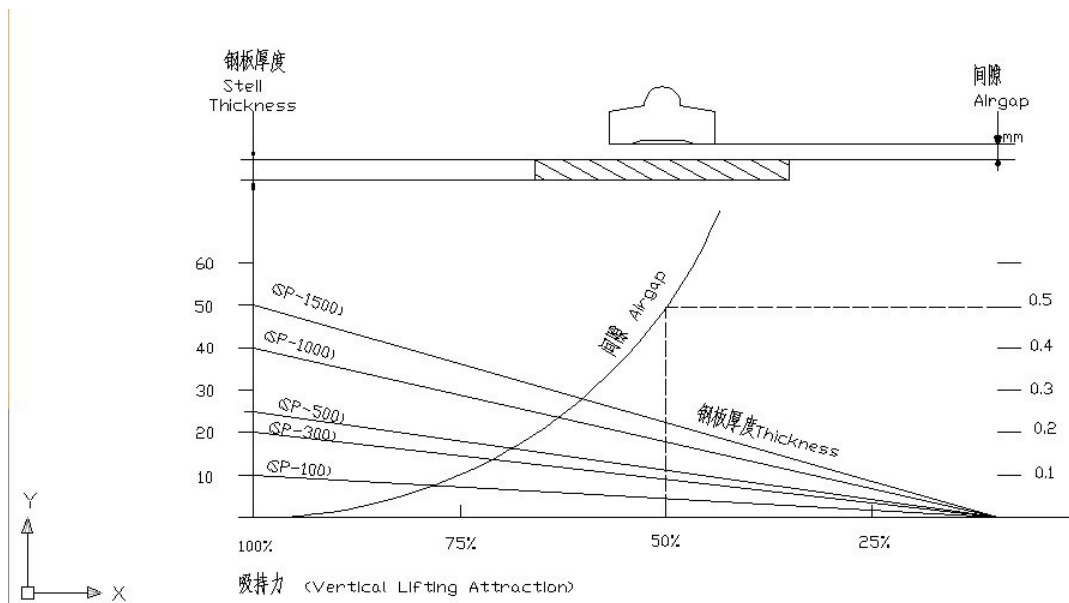

# A Series

- Range of capacities from 100Kg to 1500Kg
- 3.5:1 safety factor
- Available in 5 models

Model	Rated lifting strength (kgf)	Cylindrical lifting strength (kgf)	Max. pull-off strength (kgf)	W	L	H	I	Operation temperature (°C)	Dead weight (kg)
XQFA100	100	30	350	70	125	75	190	< 80	4
XQFA300	300	100	1050	88	208	94	200		10.5
XQFA500	500	150	1750	100	278	100	260		16
XQFA1000	1000	300	3500	127	361	125	330		38
XQFA1500	1500	500	5250	151	394	135	355		53